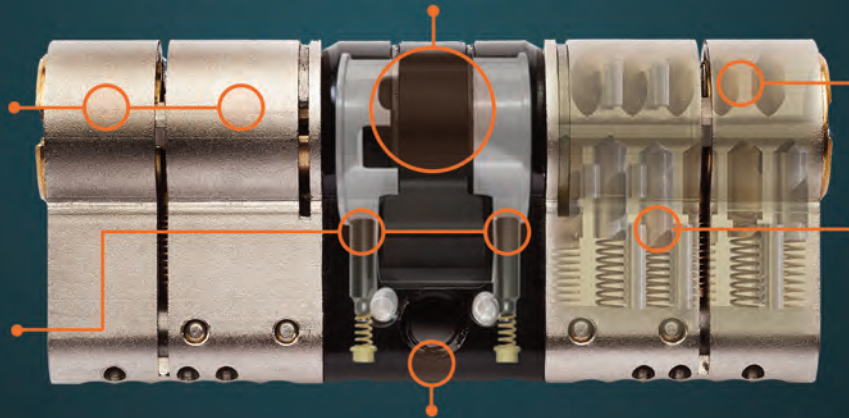

ULTION

STAYS LOCKED

When the Ultion lock detects an attack, it goes into

Lock Down Mode

A hidden attack lock secures the mechanism.

Double

Anti-Snap protection

The intruder needs to snap Ultion twice before he see's the core.

2

Attack locks

Lock still works from inside after an attack.

11

Pins

Twice as many as normal locks.

8

Drill Defences

6 hardened steel rods and 2 plates in both ends.

25%

Denser than iron

The molybdenum core that houses the attack pins.

Protects for longer

The close keyway wipes debris off the key to stop jamming and lockouts.