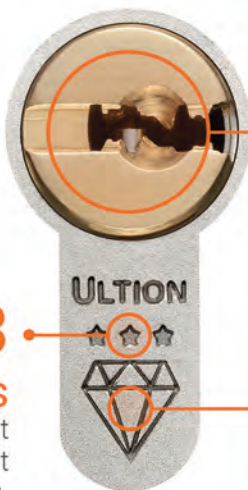

ULTION

STAYS LOCKED

When the Ultion lock detects an attack, it goes into

Lock Down Mode

A hidden attack lock secures the mechanism.

Double

Anti-Snap protection

The intruder needs to snap Ultion twice before he see's the core.

2

Attack locks

Lock still works from inside after an attack.

11

Pins

Twice as many as normal locks.

8

Drill Defences

6 hardened steel rods and 2 plates in both ends.

25%

Denser than iron

The molybdenum core that houses the attack pins.

Protects for longer

The close keyway wipes debris off the key to stop jamming and lockouts.

Produced from the 11 pins.

0

Magnets

Magnetised keys carry metal filings from other keys and coins into the lock.

£1000 GUARANTEE

If an intruder breaks into your home by snapping Ultion we'll pay you £1000